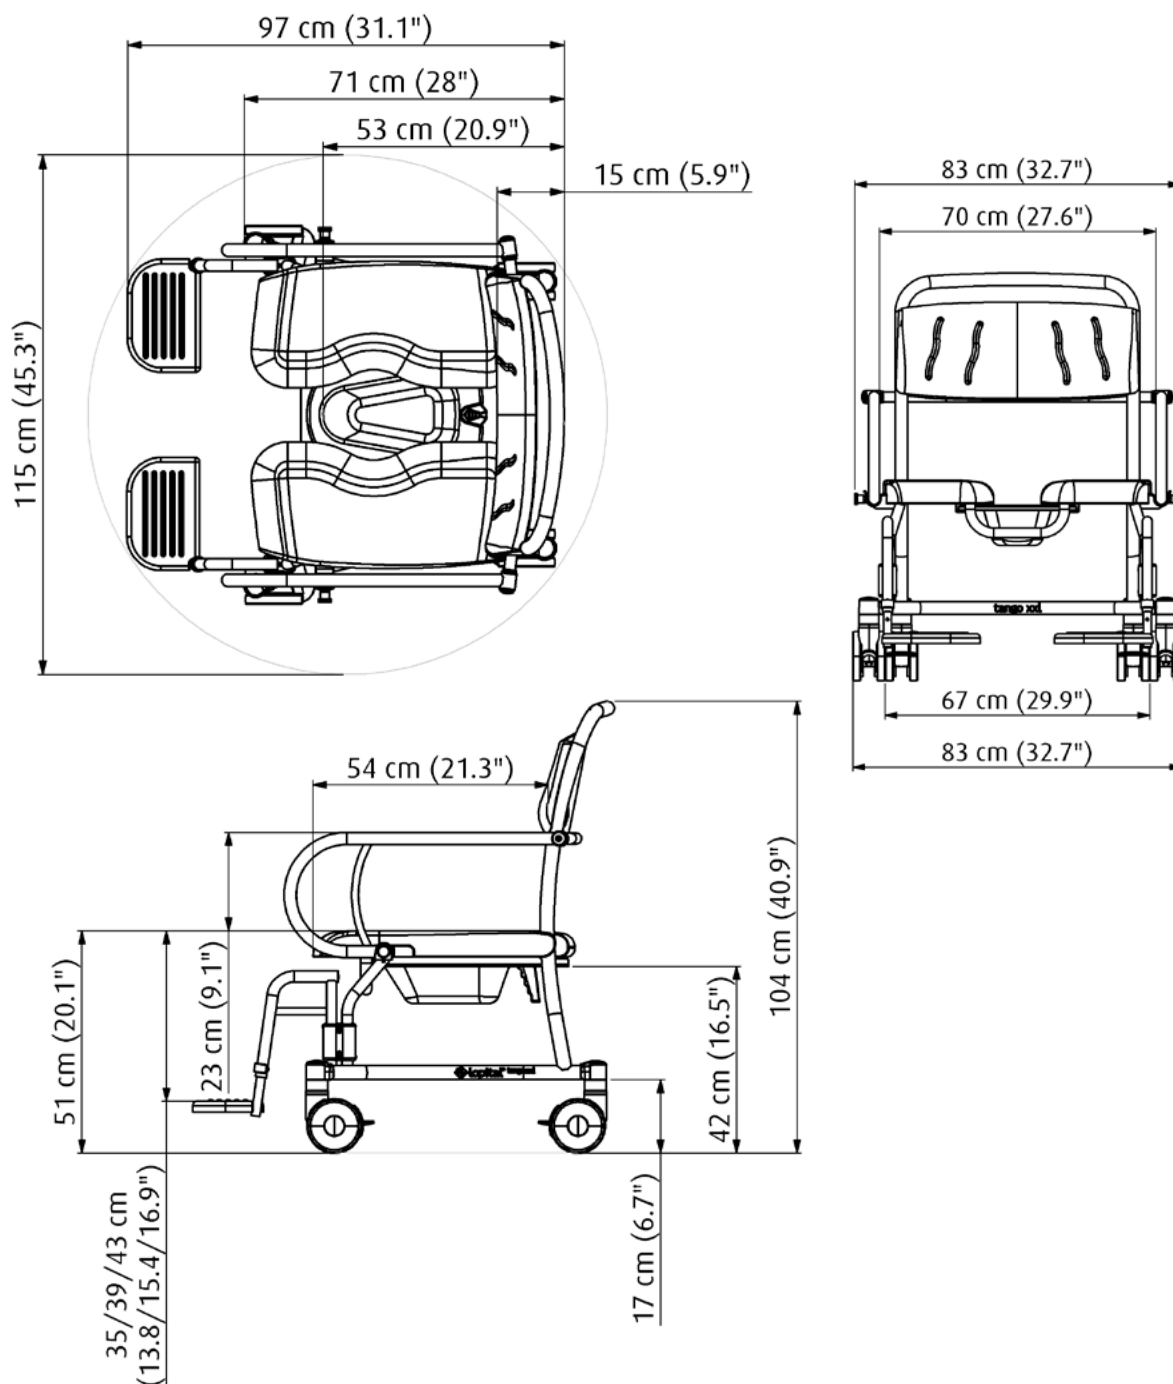

- Maximum load 360 kg / 800 lbs.
- Mobile.
- 3 plastic castors fitted with brakes.
- 1 direction wheel.
- Rail for bedpan or toilet bucket.
- Extended and fully foldable armrests.
- Two-piece seat opened at two sides.
- Swing-out and removable footrests. Height adjustable.

Options

- Product no. 6950 1104 Plastic bedpan and lid.
- Product no. 6975 8044 Safety belt.
- Product no. 6975 8045 Four point safety belt.

Suitable for people with a mild to moderate disability

Two parted seat with front and back openings. Easy removable snaplock seat.

Independent, foldable armrests.

Direction wheel.

Swing-out and removable footrests. Height adjustable.

Technical specifications

- Max. load 360 kg / 800 lbs
- Product weight 31 kg / 68.3 lbs
- Seat width 70 cm / 27.6 inch
- Seat depth 54 cm / 21.3
- Seat height 51 cm / 20.1 inch
- Total length base frame 97 cm / 31.1 inch
- Total width base frame 83 cm / 32.7 inch
- Turning radius 115 cm / 45.3 inch