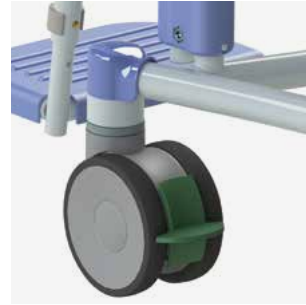

Direction wheel.